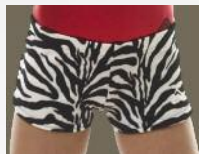

12C Shorty Shorts
Zebra print stretch velvet shorty shorts.
Order: Q7-PS1000-ZEB
Sizes: CXS-AME