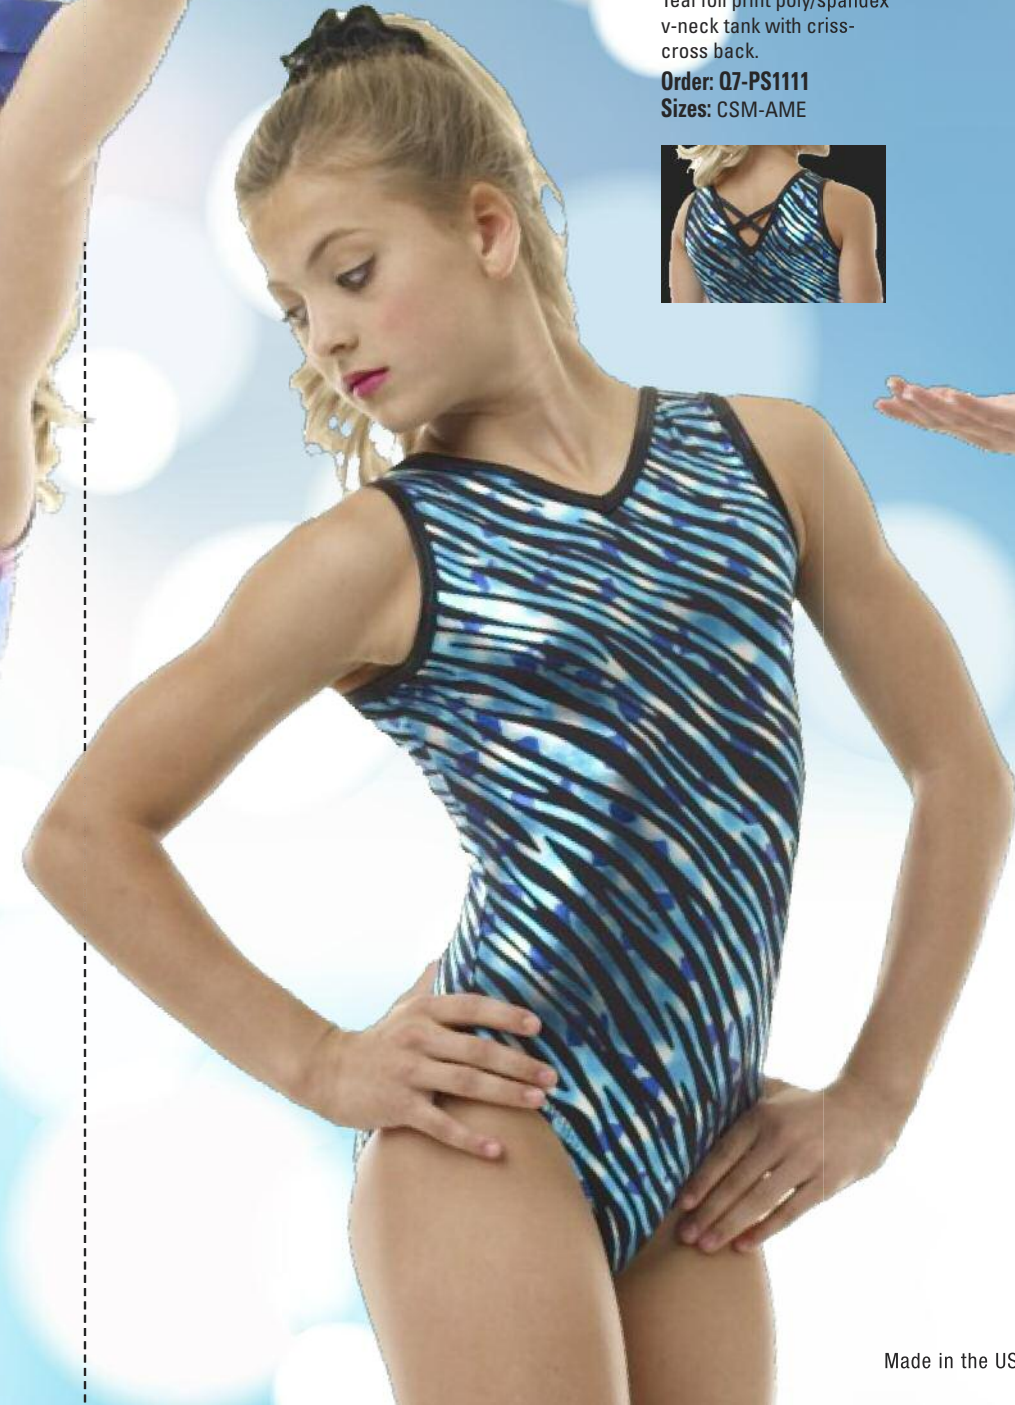

9A Galaxy
Teal foil print poly/spandex v-neck tank with criss-cross back.
Order: Q7-PS1111
Sizes: CSM-AME