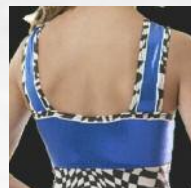

10C Checkered Flag
Royal mystique and checkered poly/spandex square back tank with crystal embellishment.
Order: Q7-PS1265
Sizes: CSM-ASM