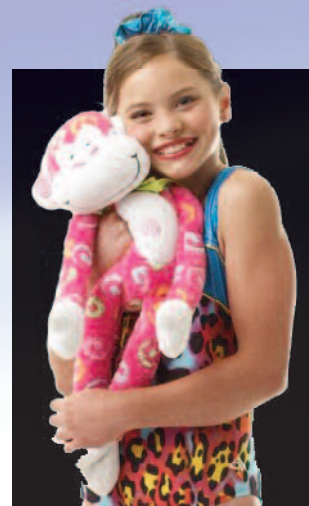

4B Q7-PS1273-RD

**5B Neon Cheetah**  
Asymmetrical animal print nylon/spandex tank.  
**Order: Q7-PS1249**  
**Sizes: CSM-AME**

**5A Midnight Racer**  
Black liquid metallic nylon/spandex tank with crystal embellishment.  
**Order: Q7-PS1250**  
**Sizes: INT-AXL**