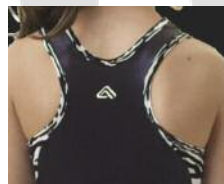

12D Sassy Zebra
Black liquid metallic racer back tank with accenting zebra print side panels.
Order: Q7-PS1266
Sizes: CSM-AXL