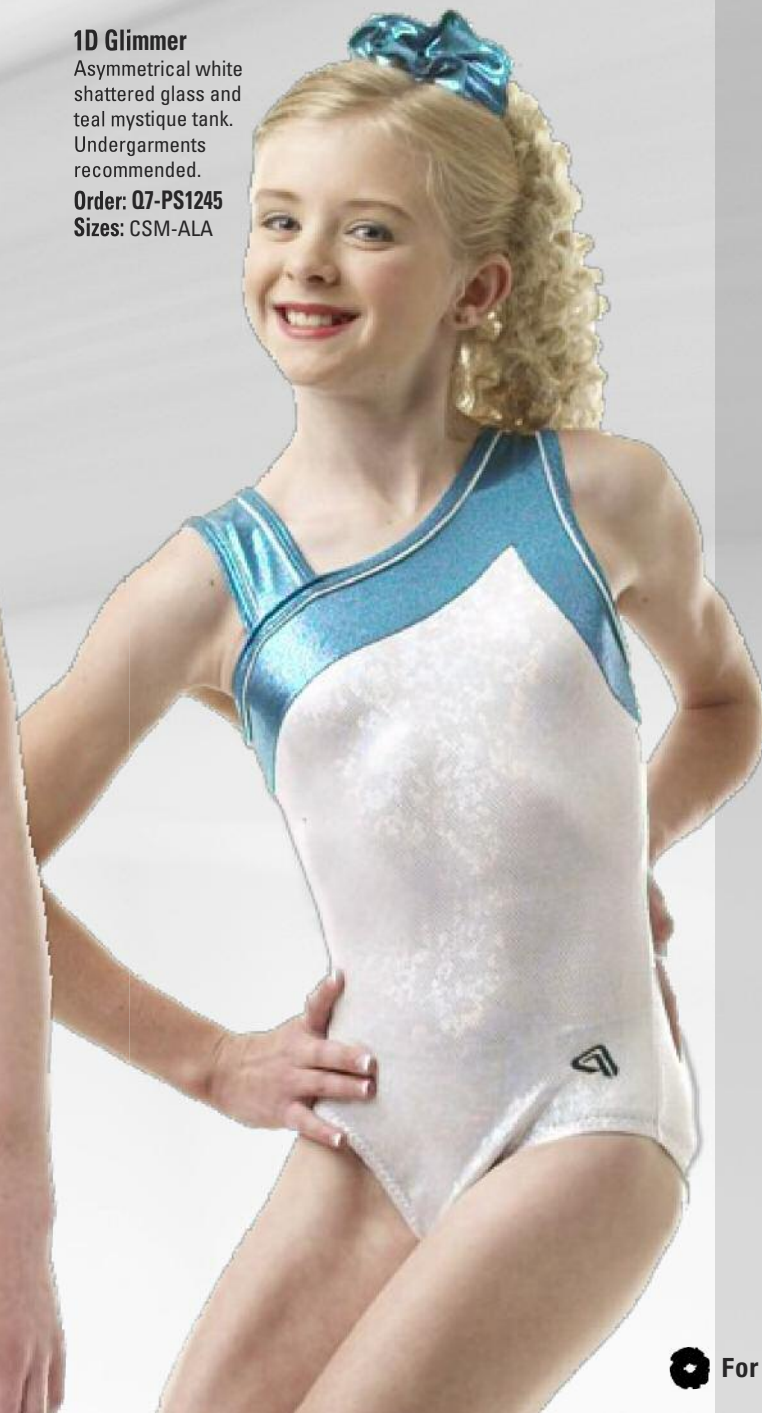

Collect them all!
1E Hair Twist Holder
Organize your hair twists here!
12" W x 15" H
Order: Q7-W510 **NEW**