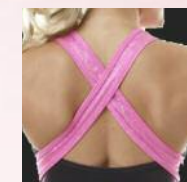

25A Pink Ribbon Criss Cross
$5 Back! Liquid metallic and shattered glass tank with criss-cross back and crystal embellishment.
Order: Q7-PS1262
Colors: DLB black, DLW white
Sizes: CXS-AXL