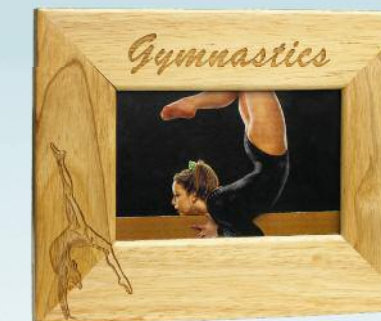

## 23G "Gymnastics" Picture Frame

Engraved wooden picture frame. Holds a 4" x 6" photo.

Order: Q7-W9084